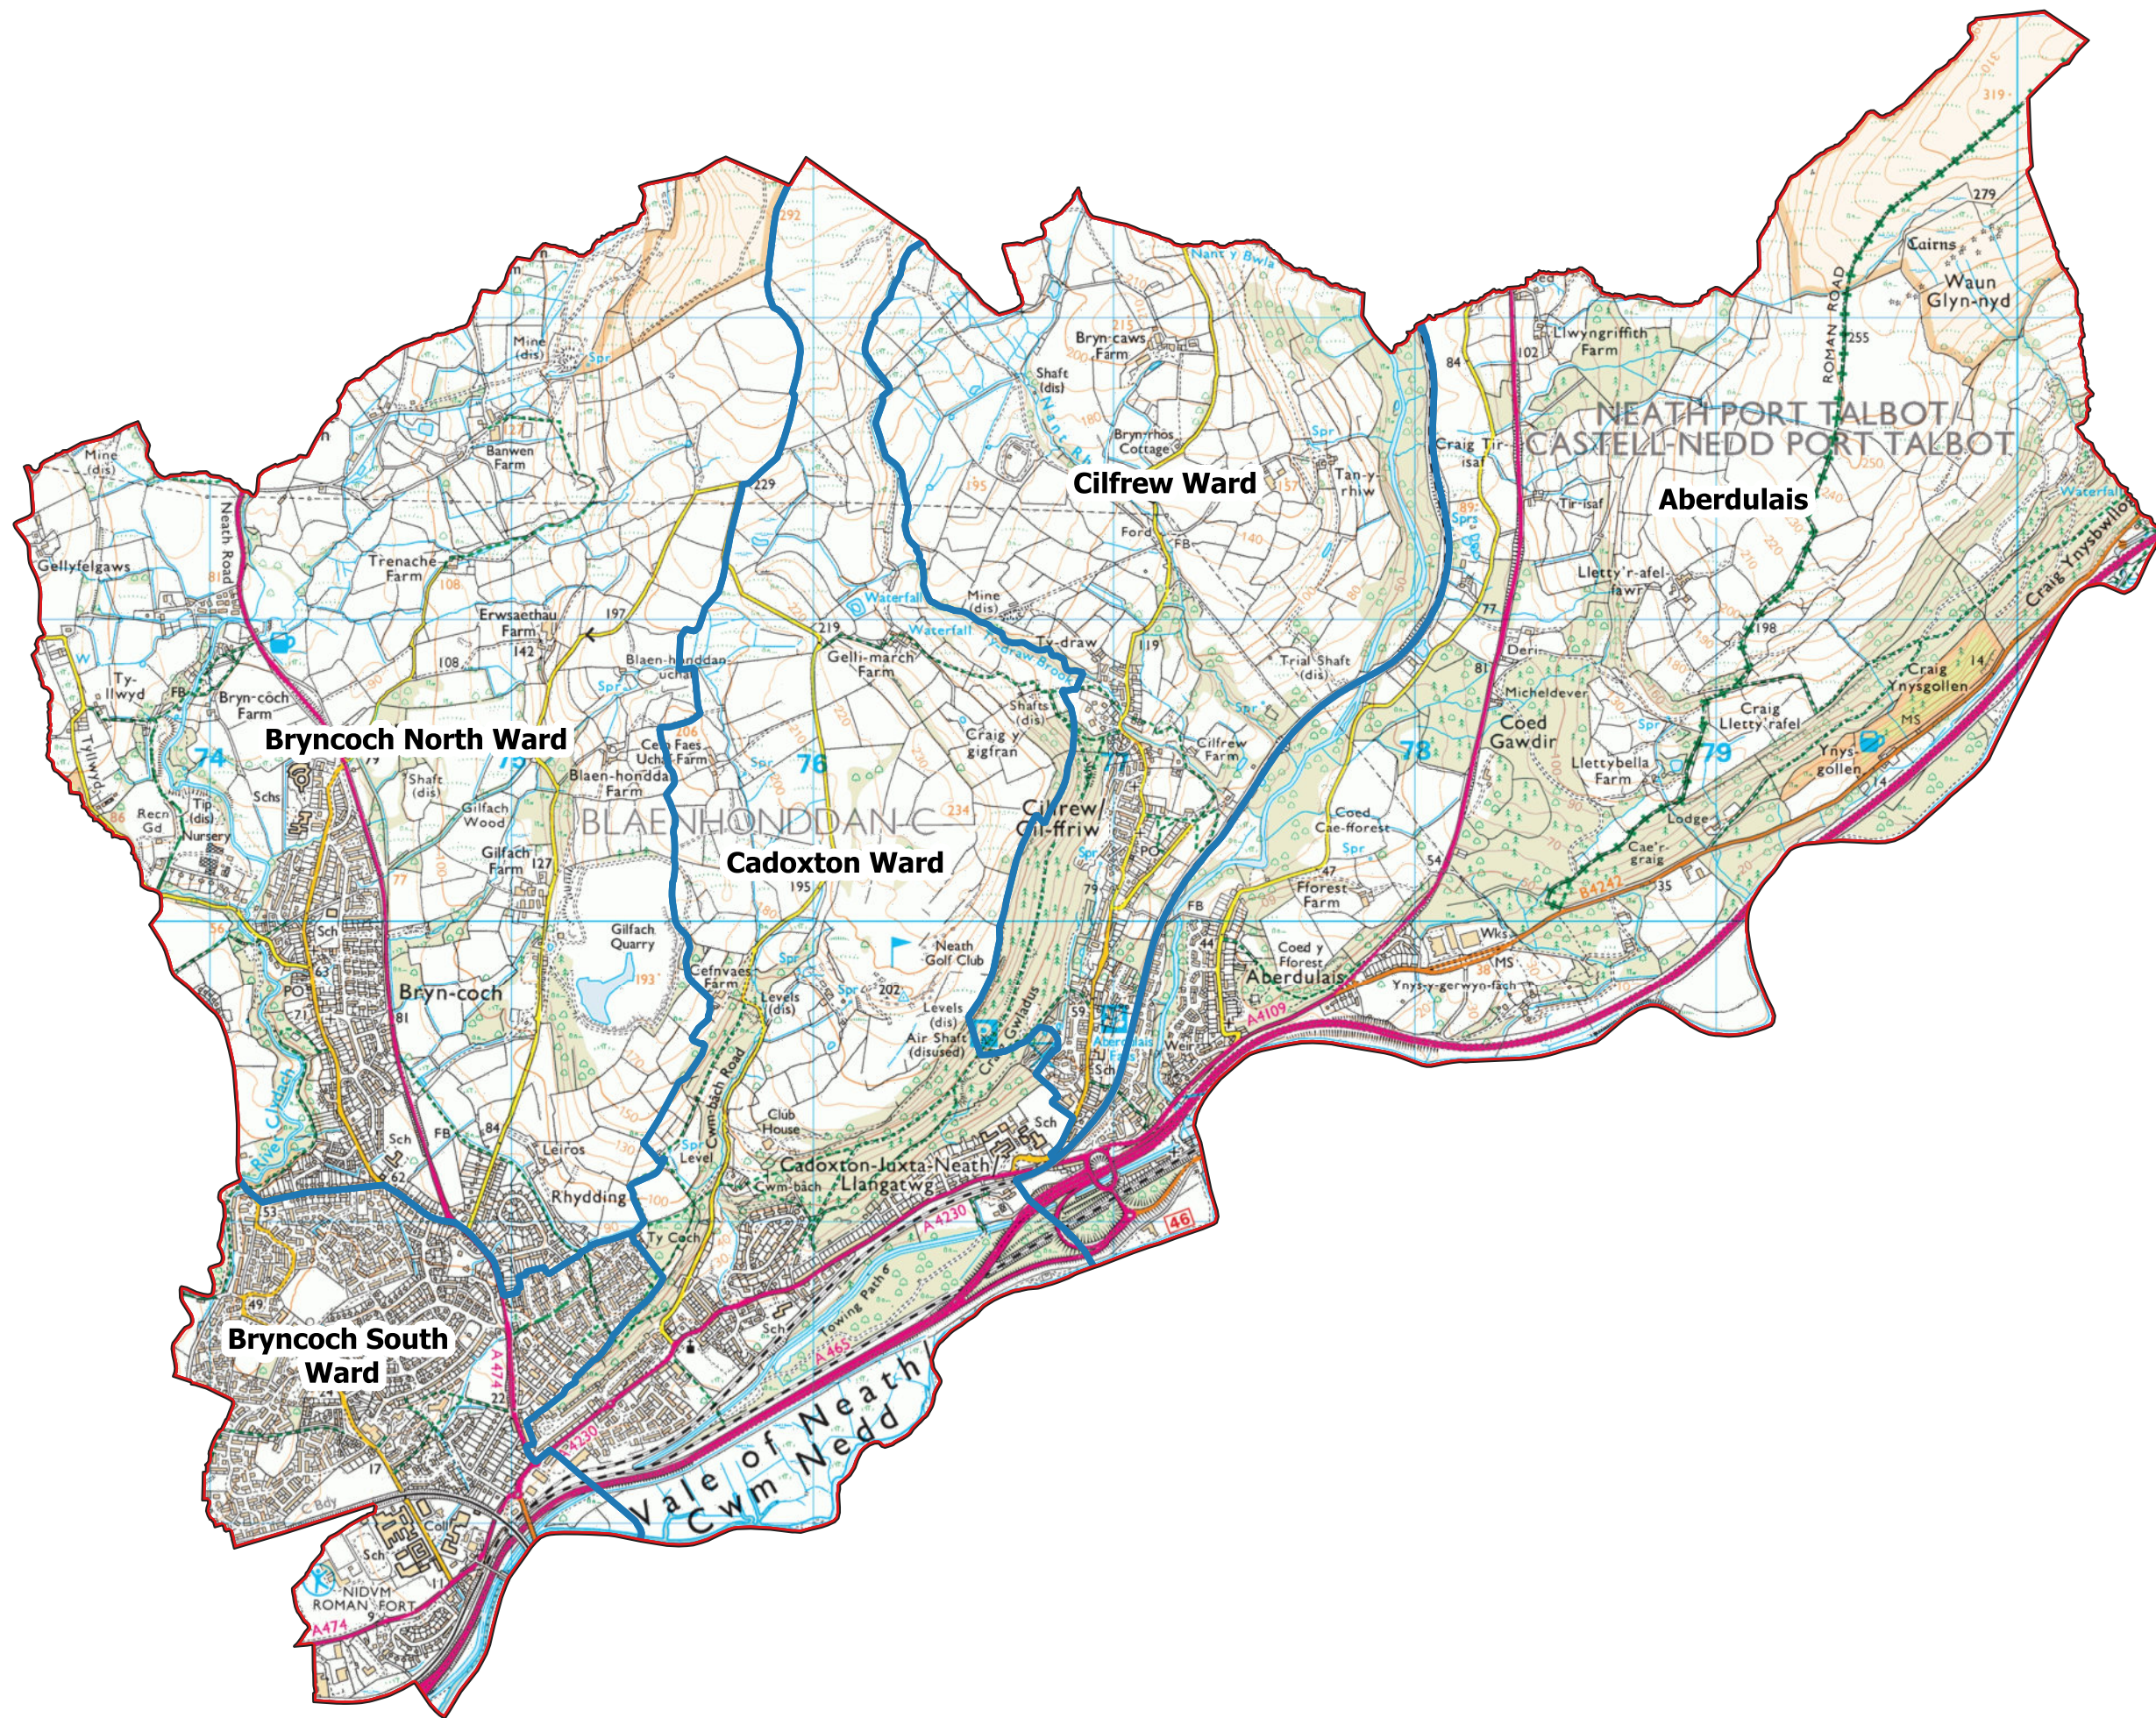

Blaenhonddan Community

Community Wards

- Aberdulais
- Bryncoch North Ward
- Bryncoch South Ward
- Cadoxton Ward
- Cilfrew Ward

0 600 1,200 m

1:22,000

© Hawlfraint y Goron 2024 OS 100023392. Rhoddir trwydded ddirymiadwy, anghyfyngedig a heb freindal i chi i weld y data trwyddedig atddibenion anfasnachol am y cyfnod y mae ar gael gan Cyngor Bwrdeistref Sirol Castell-nedd Port Talbot Nichewch gopio, is-drwyddedu, dosbarthu na gwerthu unrhyw ran o'r data hwn i drydydd partionmewn unrhyw ffurf.

© Crown copyright 2024 OS 100023392. You are permitted to use this data solely to enable you to respond to, or interact with, the organisation that provided you with the data. You are not permitted to copy, sub-license, distribute or sell any of this data to third parties in any form.